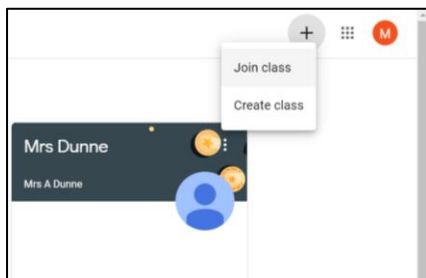

Step 6:

Press the + button and select Join Class.